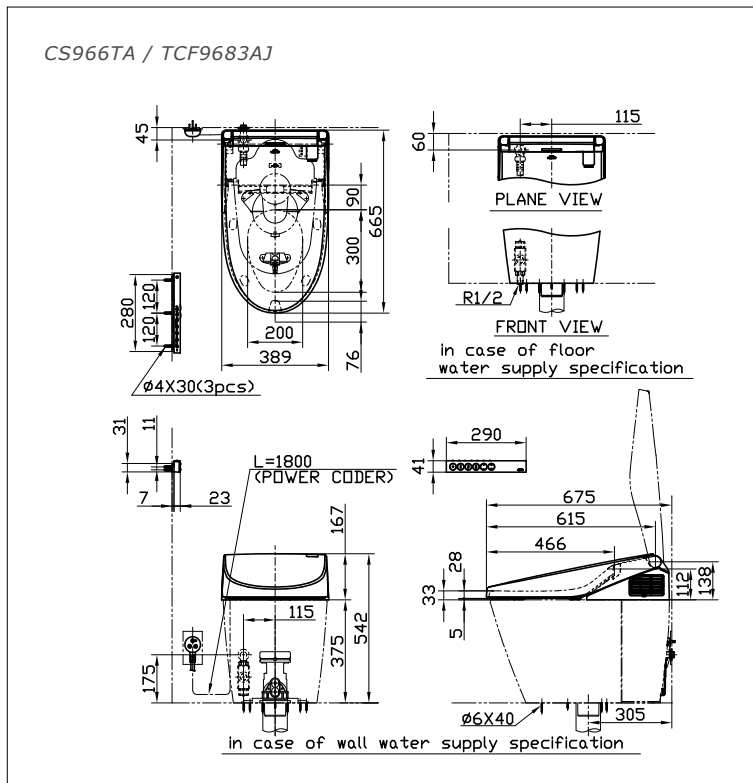

# NEOREST A

Luxurious Integrated  
One-Piece Toilet

CS966TA / TCF9683AJ

CS966TA / TCF9683AJ  
CS966PTA / TCF9683AJ  
TCF9683ABJ / TCF9683ABJ

## Specifications

Flush System : Tornado Siphon Jet  
Water Use : 6/4.5L (CS966TA, CS966PTA)

Rough-in : 305 (CS966TA, CS966TY)  
H=120 (CS966PTA, CS966PTY)

Water Pressure : Min. Required: 0.07MPa  
(a flow of 20L/min)  
Max: 0.75MPa

Power rating : 220V/50/60Hz/1284W  
Length of : 1.8m

Power Cord  
Material : Bowl: china  
Seat & Cover: plastic  
Remote Controller:  
Aluminium

## Parts description

Stick-Shaped Remote Controller  
included

- **CS966TA**  
Elongated Closet Bowl (S-trap, 6/4.5L)
- **CS966PTA**  
Elongated Closet Bowl (P-trap, 6/4.5L)
- **TCF9683AJ**  
Main unit for NEOREST A (For CS966TA, CS966PTA)
- **TCF9683ABJ**  
Main unit for NEOREST A (For CS966TY, CS966PTY)