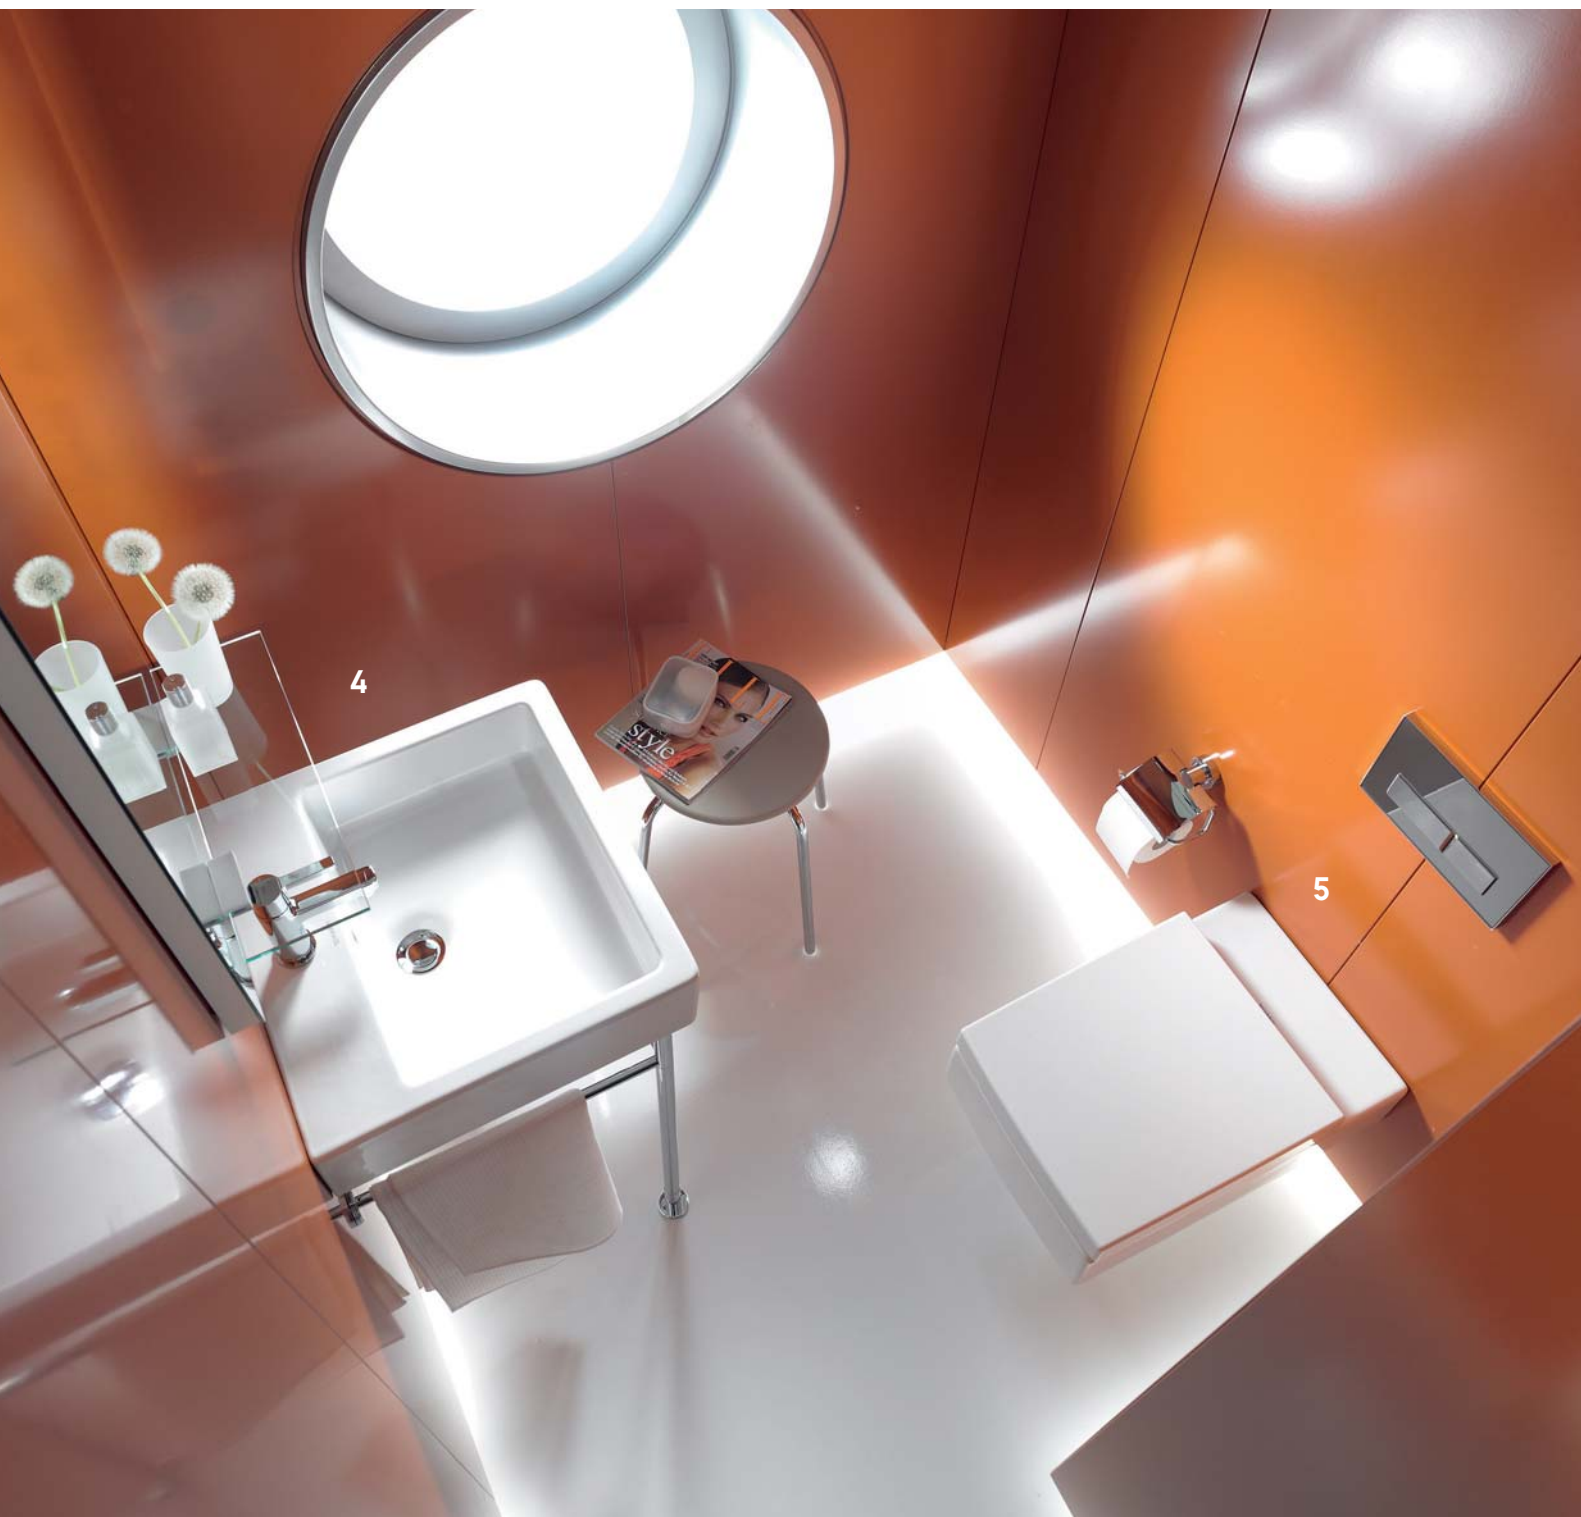

1

2

The guest toilet under a roof. Roof pitches are a necessary architectural fact and so it's good to know that suitable products to furnish them and to optimize space can be found at Duravit. The Starck 1 toilet with SoftClose toilet seat (in floormounted or wallmounted version) and, in particular, the diagonal Architec washbasin are real winners in smaller areas.

5	Order No.
Wall mounted toilet, washdown model	# 2217090000
Toilet seat, with SoftClose automatic closure	# 0067690000

Accessoires: Series Happy D.

Small but refined: wherever space is limited, the Vero handrinse basin with an overhang of only 25 cm proves to be the perfect problem solver (1). Extra clever: the furniture washbasin with matching vanity unit for plenty of practical storage room (see page 24, illustration 2) or the planning-friendly narrow solution with a width of only 25 cm (see page 29, illustration 4).

The colorful guest toilet. White meets color, square encounters round – and it looks so good. The Vero ceramic series diligently follows a rectangular form and for this very reason washbasins, floor-mounted toilets and bidets can easily be combined with other layout elements.

Chic: the washbasin with chrome stand and additional rail for hand and guest towels (4). The toilet and bidet – wall-mounted or floorstanding – perfectly replicate the basic rectangular form of the washbasin and rest on a smaller cuboid. The toilet seat with convenient, automatic SoftClose system sits flush with the ceramic rim to form a harmonious unit (2 + 5).