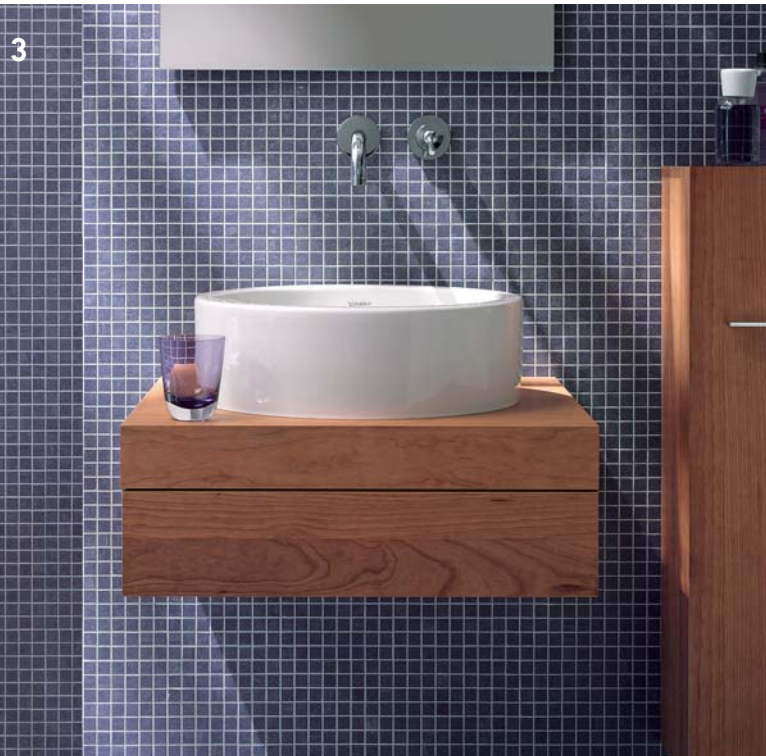

Accessoires: Series Starck 1

4

2

1

The guest toilet with plenty of storage space. Guests also appreciate having space for their things. The Fogo bathroom furniture range is a true winner when it comes to storage space – and even gives small bathrooms an inviting feeling. Here you can see a mirror cabinet, a low cabinet and console, alternatively combined with washbasins from the Bacino or Starck 1 series. Available finishes include real wood veneers of American walnut, Macassar, Ash Olive, American Cherry Tree and Bleached Oak.

Refined: the new Fogo low cabinet is ideal for guest bathrooms thanks to its shallow depth (4).
Storage wonder: the Fogo mirror cabinet offers plenty of space for odds and ends (5).

5

A small yet extremely elegant exterior, a surprisingly spacious interior: the Happy D. vanity unit (1) provides plenty of practical storage space for towels and anything else you might need in a guest bathroom. The lower glass shelves in the doors are furnished with a double chrome rail to ensure that everything remains safely in place (illustration on right). The following surfaces can be chosen for all solitary and grid furniture from the Happy D. range: White High Gloss (decor) and real wood veneers ranging from Bleached Oak and American Cherry Tree to American Walnut and to dark Macassar.

Chic: the washbasin with chrome stand and additional rail for hand and guest towels (4). The toilet and bidet – wall-mounted or floorstanding – perfectly replicate the basic rectangular form of the washbasin and rest on a smaller cuboid. The toilet seat with convenient, automatic SoftClose system sits flush with the ceramic rim to form a harmonious unit (2 + 5).